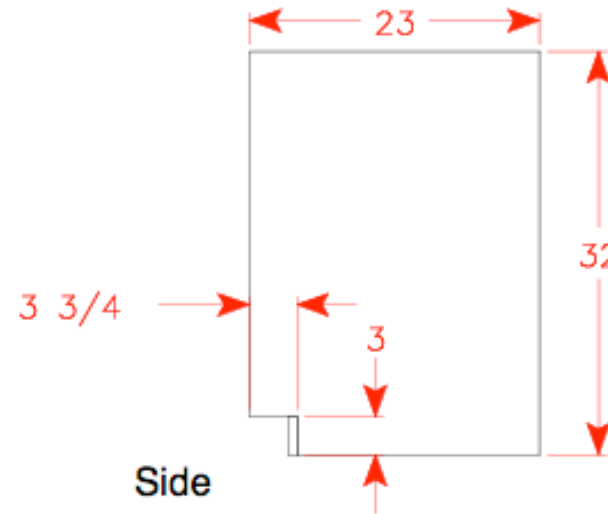

**Notes:**

All dimensions in inches

Bathroom Sink Cabinet

(c) 2007 Chris Baylor  
Licensed to About.com, Inc.  
<http://woodworking.about.com>

Page

1

Top

Iso

Front

Side

**Notes:**

All dimensions in inches

**Bathroom Sink Cabinet**

(c) 2007 Chris Baylor  
Licensed to About.com, Inc.  
<http://woodworking.about.com>

Page

**2**

Notes:

**Exploded View**

All dimensions in inches

**Bathroom Sink Cabinet**

(c) 2007 Chris Baylor

Licensed to About.com, Inc.

<http://woodworking.about.com>

Page

### Base of Cabinet

All dimensions in inches