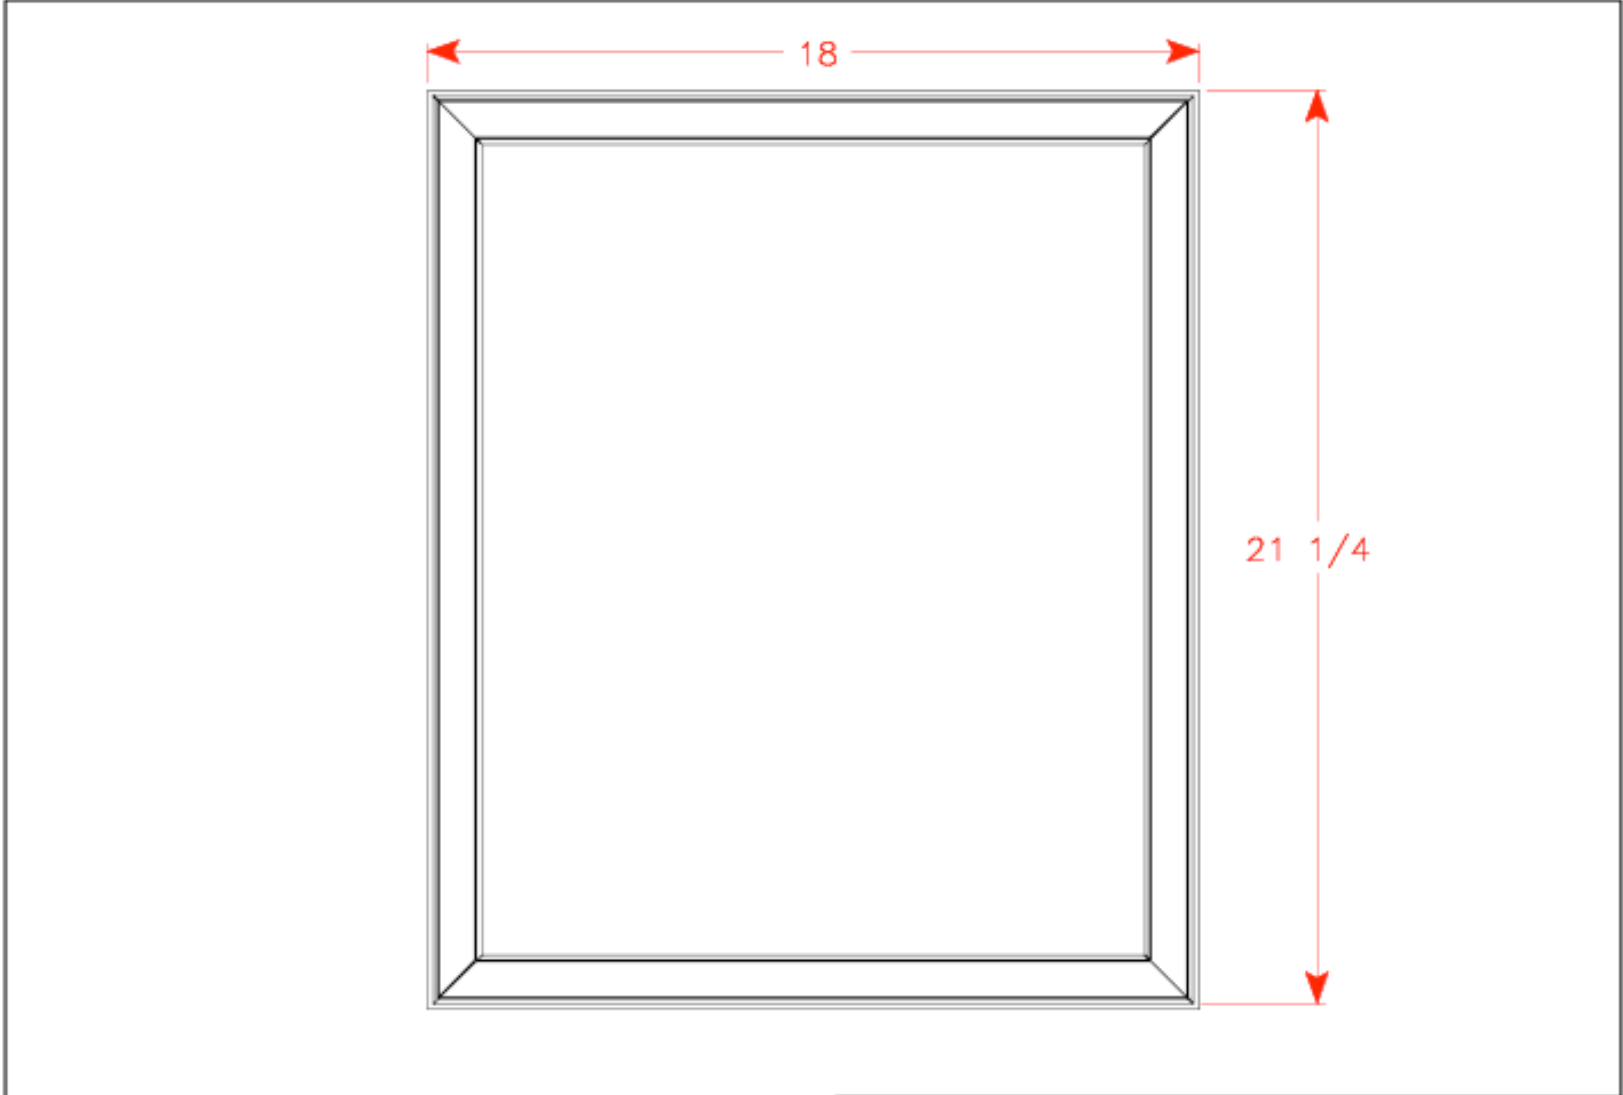

### Drawer Views

All dimensions in inches

Bathroom Sink Cabinet

(c) 2007 Chris Baylor

Licensed to About.com, Inc.

<http://woodworking.about.com>

Page

6