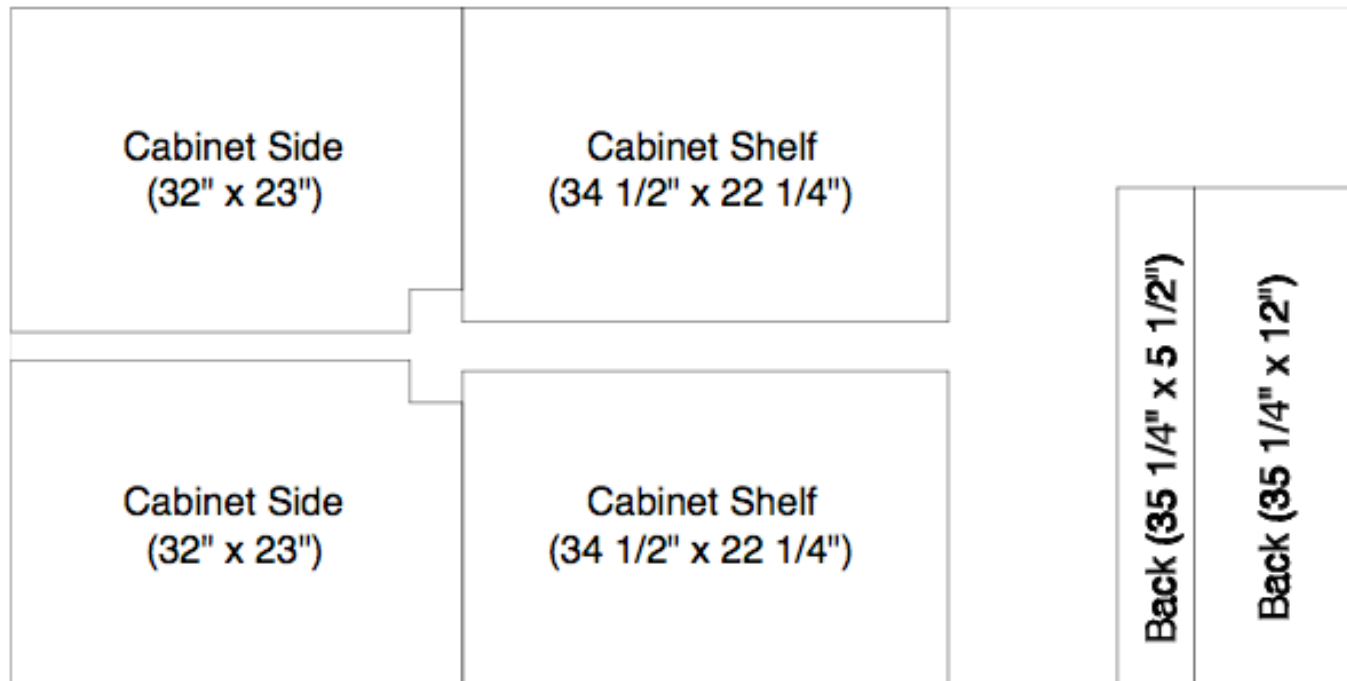

### Base of Cabinet

All dimensions in inches

### Bathroom Sink Cabinet

(c) 2007 Chris Baylor

Licensed to About.com, Inc.

<http://woodworking.about.com>

Page

4

**Notes:**

**Plywood Cut Diagram**  
All dimensions in inches