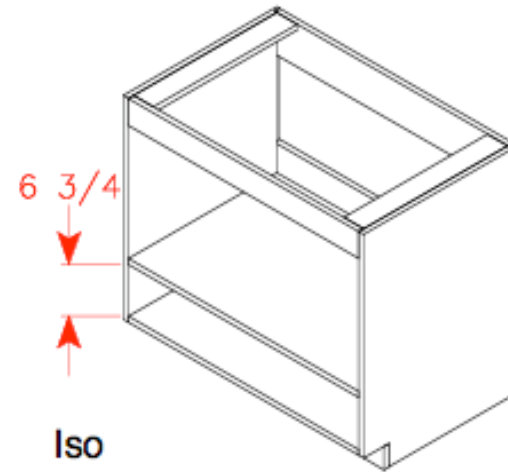

**Notes:**

All dimensions in inches

Bathroom Sink Cabinet

(c) 2007 Chris Baylor  
Licensed to About.com, Inc.  
<http://woodworking.about.com>

Page

1

Top

Iso

Front

Side

**Notes:**

All dimensions in inches

**Bathroom Sink Cabinet**

(c) 2007 Chris Baylor  
Licensed to About.com, Inc.  
<http://woodworking.about.com>

Page

**2**

Notes:

**Exploded View**

All dimensions in inches

**Bathroom Sink Cabinet**

(c) 2007 Chris Baylor

Licensed to About.com, Inc.

<http://woodworking.about.com>

Page