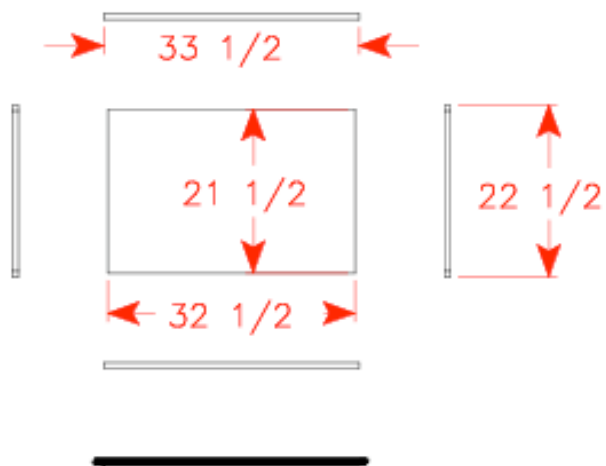

Notes:

Drawer Views

All dimensions in inches

Bathroom Sink Cabinet

(c) 2007 Chris Baylor

Licensed to About.com, Inc.

<http://woodworking.about.com>

Page

6